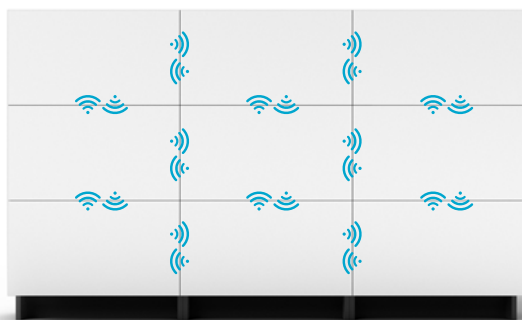

Wireless Connectors for Video Walls and Displays

Enabling wire-free connectivity and reducing Total Cost of Ownership

Video Wall Connectivity Today

- Cables are costly, complex, messy and lead to manual installation errors
- Pogo pins are unreliable, prone to signal errors and susceptible to wear and tear
- Complex cabling adds to high installation costs
- Unreliable connectivity increases field service and repair
- Existing connectivity technology increases Total Cost of Ownership

Video Wall Connectivity with Keyssa

- **Kiss to Connect** – panels mounted together connect seamlessly
- **Ultra-reliable** with no need for cables and pogo pins
- **Simple to install** – no messy cables
- **Waterproof, dust proof, weather proof**
- **Error-free transmission of high**-speed video signals and low-speed control signals

How It Works – Kiss to Connect!

- **Side-by-side connection** – bring two panels together to connect
- **Back of panel connection** – place panel on mounting frame to connect
- Signal passes through glass, plastic, and other commonly used materials.

Panel to Panel Contactless Connectivity

Back of module to Supporting Structure

Key Technical Specifications

- 3 x 3mm half duplex (KSS104M)
- Up to 6Gbps supporting the following high and low-speed protocols:
 - USB SuperSpeed
 - DisplayPort 1.2
 - SATA 2/3
 - PCIe Gen 2
 - V-by-One® HS
 - Ethernet
- Low-speed protocols supported:
 - UART
 - I2C
 - GPIO
- Low system BOM and easy integration
 - Clockless architecture; no external crystal needed
 - Integrated digital logic
 - Integrated antenna
- Ultra low-power
- Close-to-wire latency
- No software or drivers required